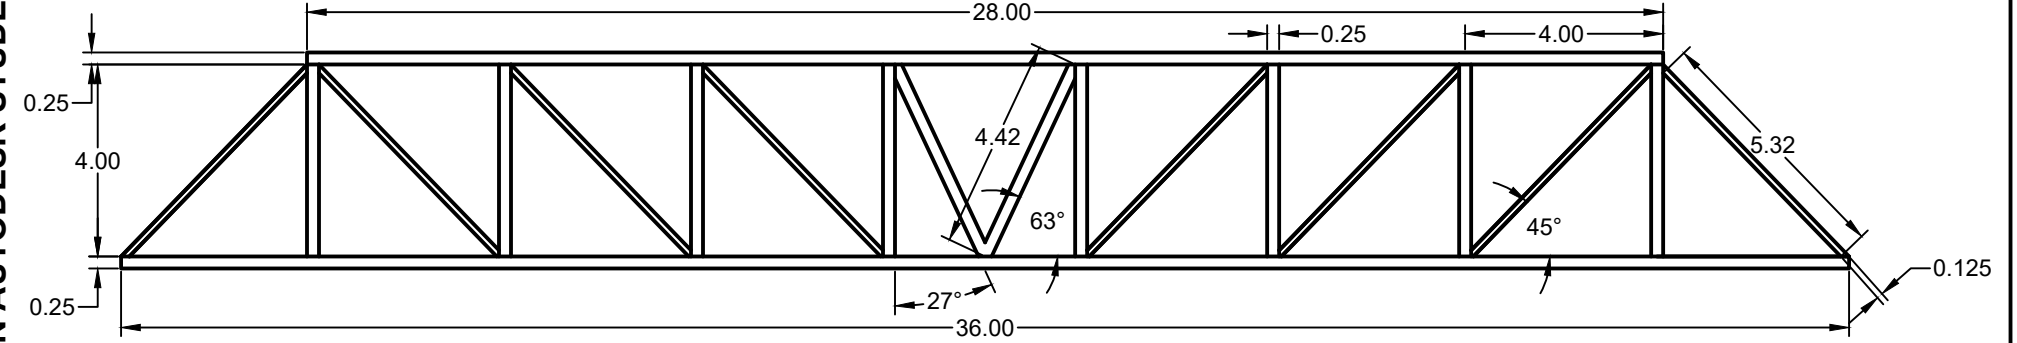

TOP VIEW

SIDE VIEW X2

BOTTOM VIEW

NOTE: THE FRAME IS BUILT FROM BALSA WOOD. EVERYTHING IS HELD TOGETHER WITH GLUE