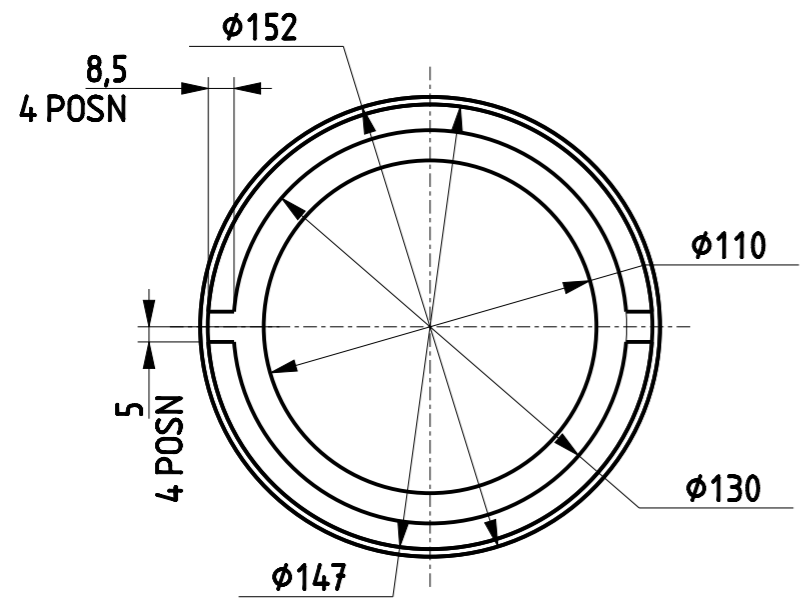

SCALE 0,400
WIREFRAME VIEW OF TOP END OF HOUSING

WIREFRAME VIEW SHOWING CUTOUT NOTCH - DETAIL B
SCALE 0,800

SCALE 0,175

SCALE 0,400

SCALE 0,400

SEE DETAIL B