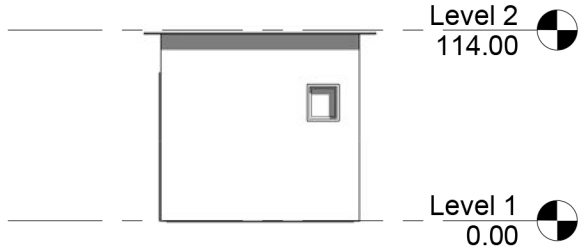

① Level 1
3/16" = 1'-0"

③ South
1/8" = 1'-0"

④ North
1/8" = 1'-0"

② West
3/16" = 1'-0"

"BOTICA POPULAR"