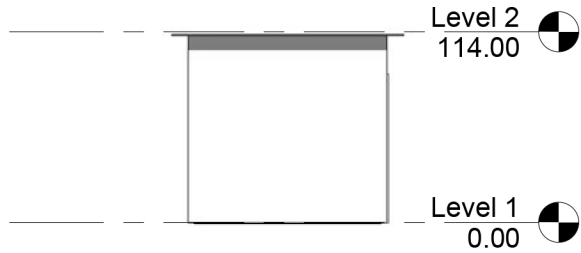

① Level 1
3/16" = 1'-0"

③ South
1/8" = 1'-0"

④ North
1/8" = 1'-0"

② West
3/16" = 1'-0"

"BOTICA POPULAR"