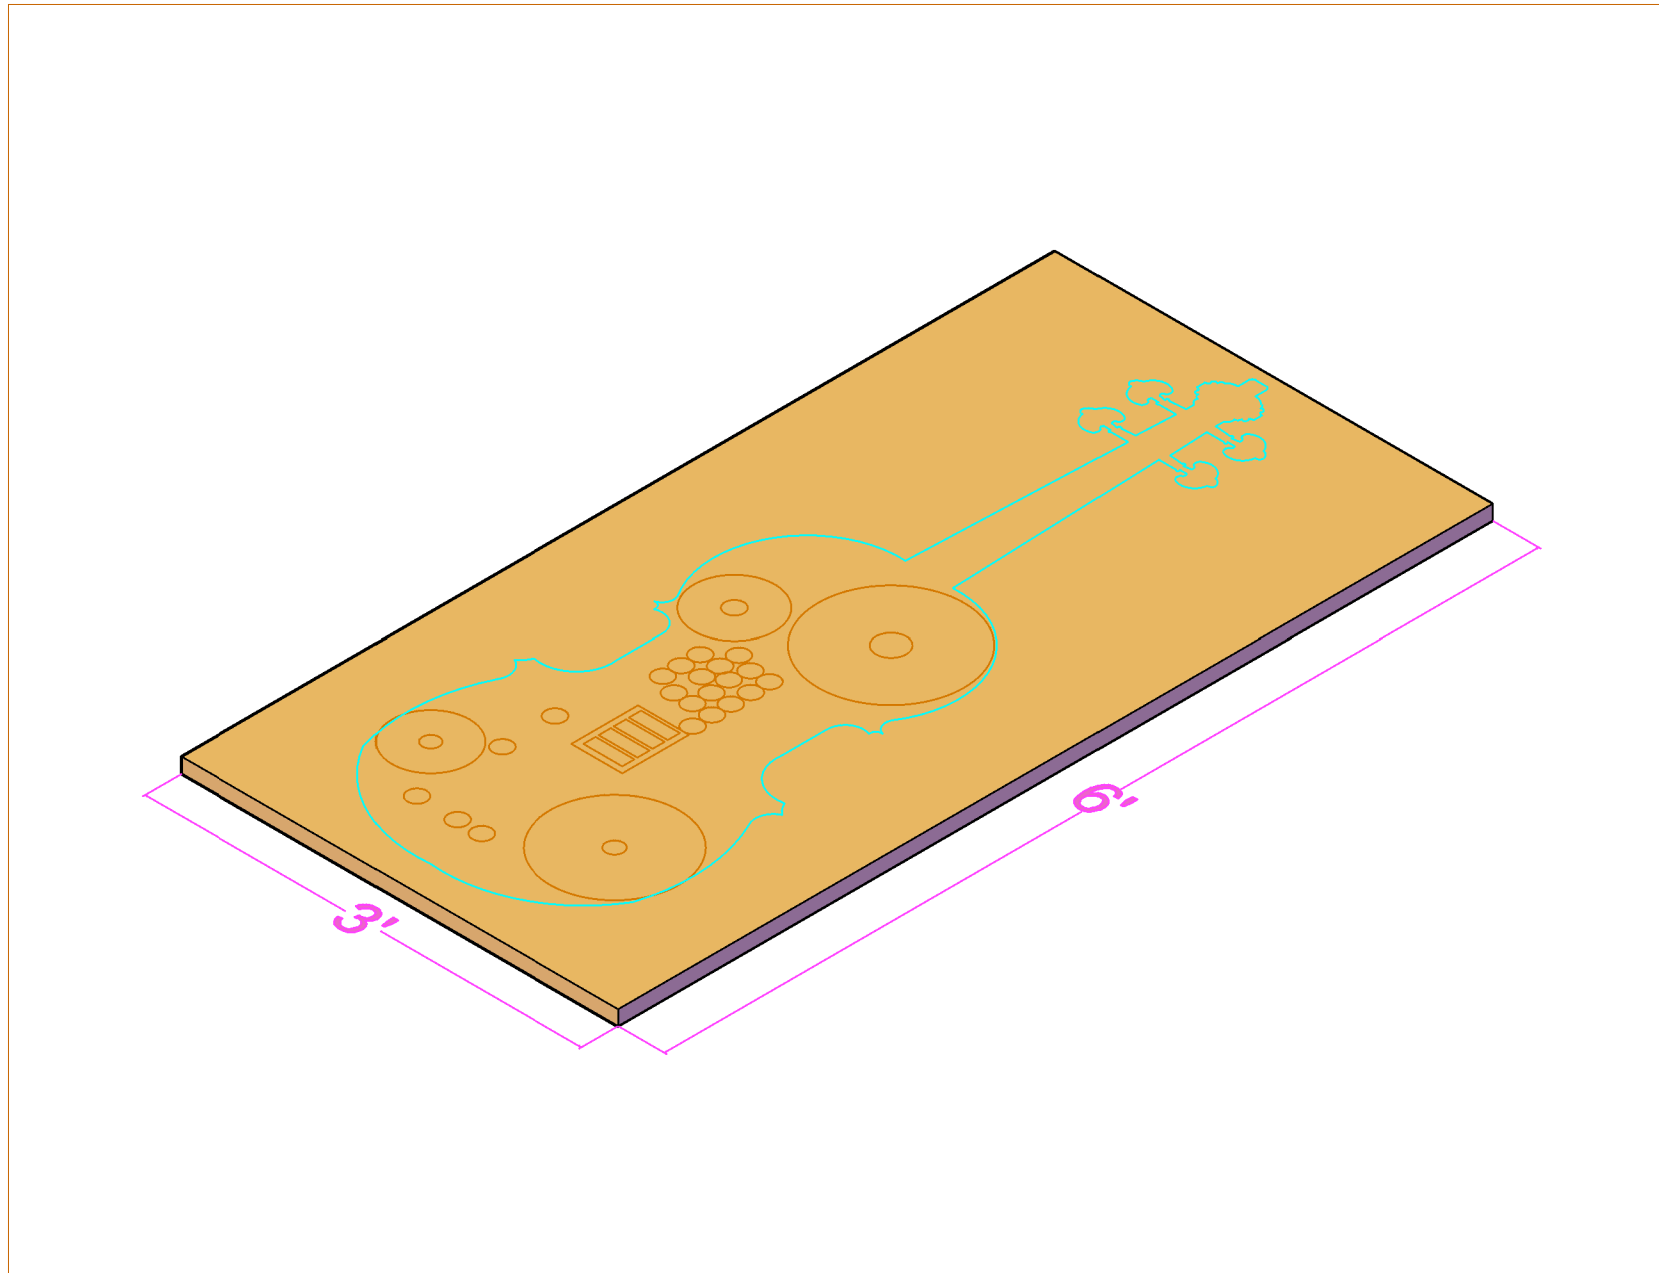

Team Strange: Viola and Violin Storage Side Panel

Haley Isaacson
ENG 215

Decorative side panel made from various upcycled materials.
Records, bottle caps and other various
metal bits make up the violin.