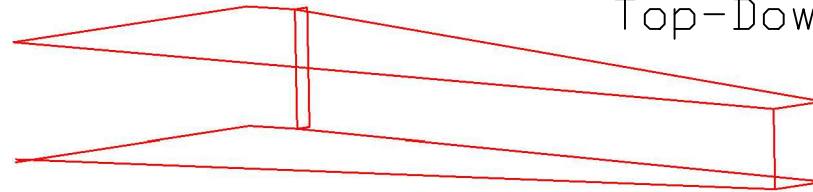

SW Isometric View

Streamline
Top-Right View

Streamline
Top-Down View

Design Name: Streamline
Artist: Ahron Cervania
(Team Livewire)
Date: 4/7/2015