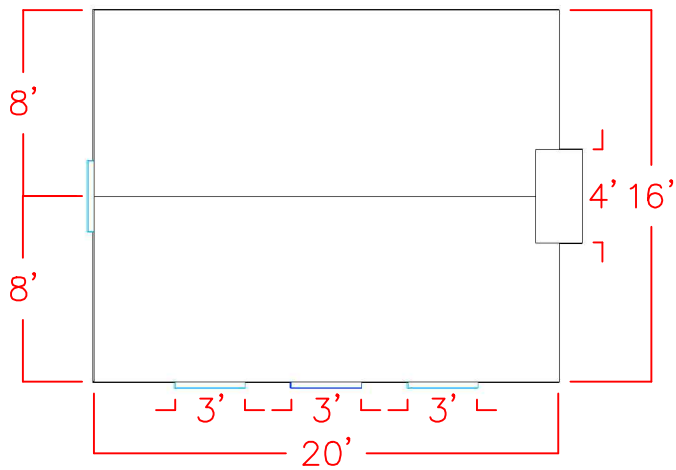

Front View

Left View

Top View

3D View

Name: Tina Ortega
Class: ENGR215 - Spring 2016

Date: 02/18/2016
Assignment: AutoCAD#2 - 3D House