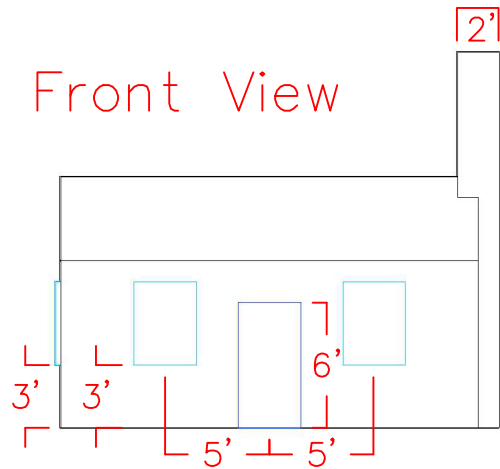

Front View

Left View

Top View

3D View

Name: Tina Ortega
Class: ENGR215 - Spring 2016

Date: 02/18/2016
Assignment: AutoCAD#2 - 3D House