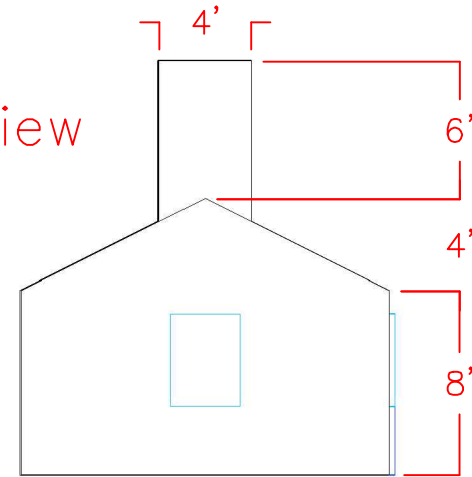

Front View

Left View

Top View

3D View

Name: Tina Ortega
Class: ENGR215 - Spring 2016

Date: 02/18/2016
Assignment: AutoCAD#2 - 3D House