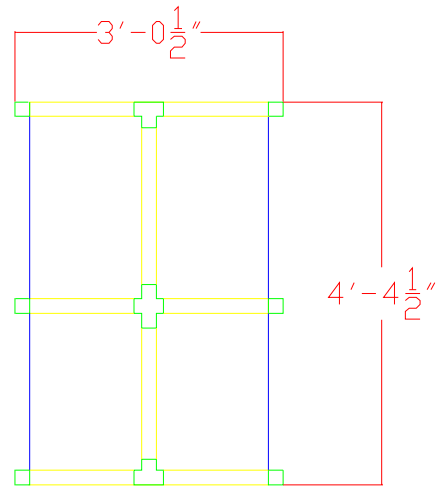

Front/Left Side

Front

Top

General Notes

No.	Revision/Issue	Date

Client Name and Address
 The GnomeTainer
 Design by the Garden Gnome
 Coalition
 Drawing by Emilio Poleo

Project Name and Address
 #####
 #####
 #####