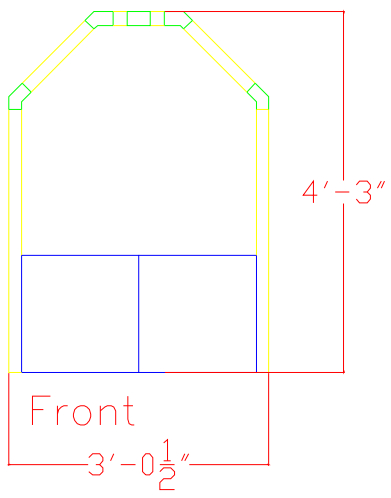

Front/Left Side

Front

Top

General Notes

No.	Revision/Issue	Date

Client Name and Address
 The GnomeTainer
 Design by the Garden Gnome
 Coalition
 Drawing by Emilio Poleo

Project Name and Address
 #####
 #####
 #####

Project #####	Sheet ##/##
Date 4/23/2011	Scale As Noted