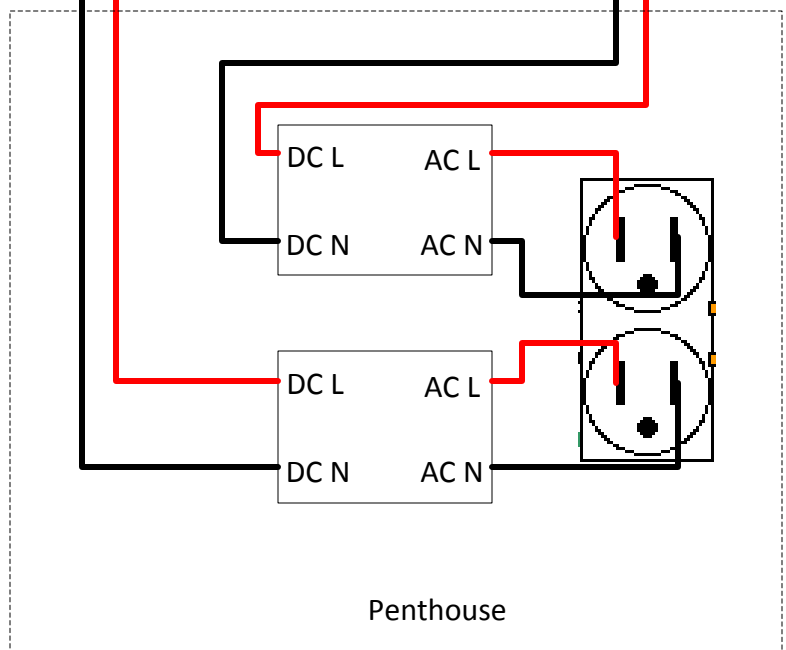

Camera Enclosure

Network Signal

Wireless signal from Access point

Outdoors Ethernet Cable

Outdoors Ethernet Cable

Penthouse

Image credits: Stardot: <http://www.highlandwebworks.com/webcam/index.html>

Engenius: http://www.google.ca/imgres?imgurl=http://ecx.images-amazon.com/images/I/21gmkU-IPZL_SL500_AA300_.jpg&imgrefurl=http://www.amazon.com/EnGenius-EOC-2610-Wireless-access-802-11b/dp/B001GV3ZAO&usg=__CRnaXFE_XicTJNwlcFWiIPVrLdU=&h=300&w=300&sz=6&hl=en&start=0&zoom=1&tbnid=WZQVzLZLO4zAnM:&tbnh=134&tbnw=118&i=MC6fTeWkMYi60QHrn9SJBQ&prev=/images%3Fq%3Dengenius%2BEOC%26um%3D1%26hl%3Den%26client%3Dfirefox-a%26hs%3DirZ%26sa%3DX%26rls%3Dorg.mozilla:en-GB:official%26biw%3D1229%26bih%3D518%26tbn%3Disch&um=1&itbs=1&iact=hc&vpx=116&vpy=186&dur=776&hovh=225&hovw=225&tx=133&ty=175&oei=li6fTfXWF-j00gHL4eSHBQ&page=1&ndsp=24&ved=1t:429,r:15,s:0

Power injector: <http://www.solwise.co.uk/wireless-outdoor-bridging-eoc-1650.htm>