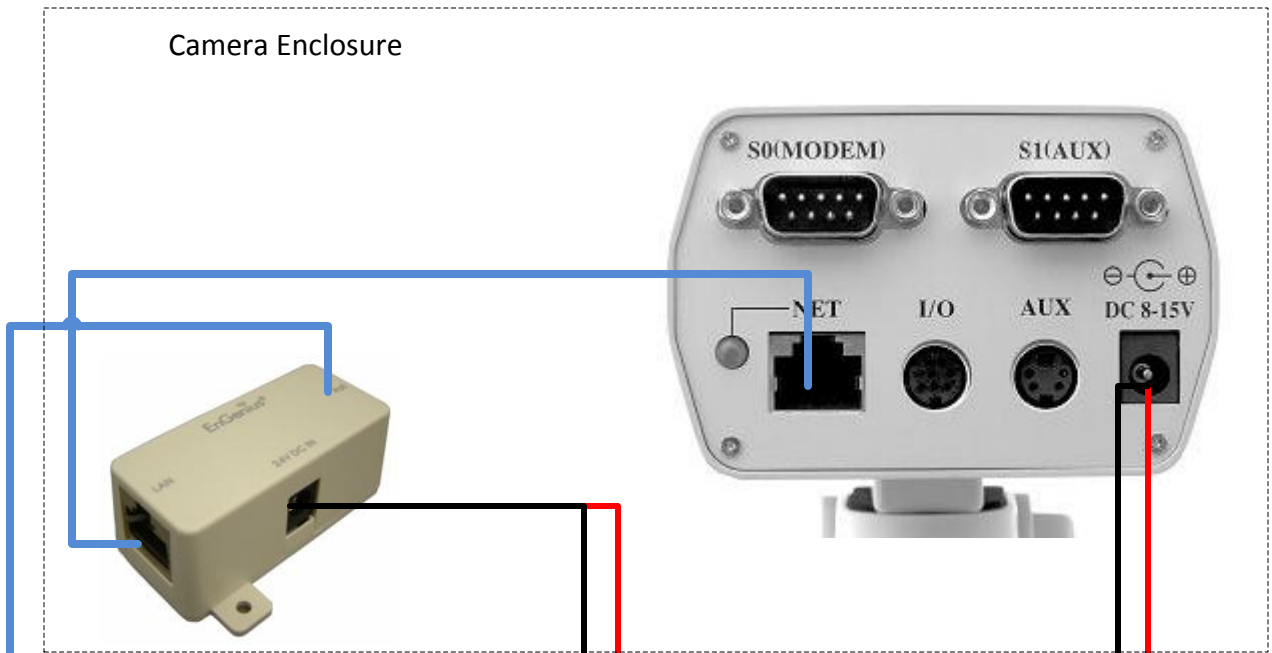

Camera Enclosure

Network Signal

Wireless signal from Access point

Outdoors Ethernet Cable

Outdoors Ethernet Cable

Penthouse

Image credits: Stardot: <http://www.highlandwebworks.com/webcam/index.html>

Engenius: http://www.google.ca/imgres?imgurl=http://ecx.images-amazon.com/images/I/21gmkU-IPZL_SL500_AA300_.jpg&imgrefurl=http://www.amazon.com/EnGenius-EOC-2610-Wireless-access-802-11b/dp/B001GV3ZAO&usg=__CRnaXFE_XicTJNwlcFWiIPVrLdU=&h=300&w=300&sz=6&hl=en&start=0&zoom=1&tbnid=WZQVzLZLO4zAnM:&tbnh=134&tbnw=118&i=MC6fTeWkMYi60QHrn9SJBQ&prev=/images%3Fq%3Dengenius%2BEOC%26um%3D1%26hl%3Den%26client%3Dfirefox-a%26hs%3DirZ%26sa%3DX%26rls%3Dorg.mozilla:en-GB:official%26biw%3D1229%26bih%3D518%26tbn%3Disch&um=1&itbs=1&iact=hc&vpx=116&vpy=186&dur=776&hovh=225&hovw=225&tx=133&ty=175&oei=li6fTfXWF-j00gHL4eSHBQ&page=1&ndsp=24&ved=1t:429,r:15,s:0

Power injector: <http://www.solwise.co.uk/wireless-outdoor-bridging-eoc-1650.htm>